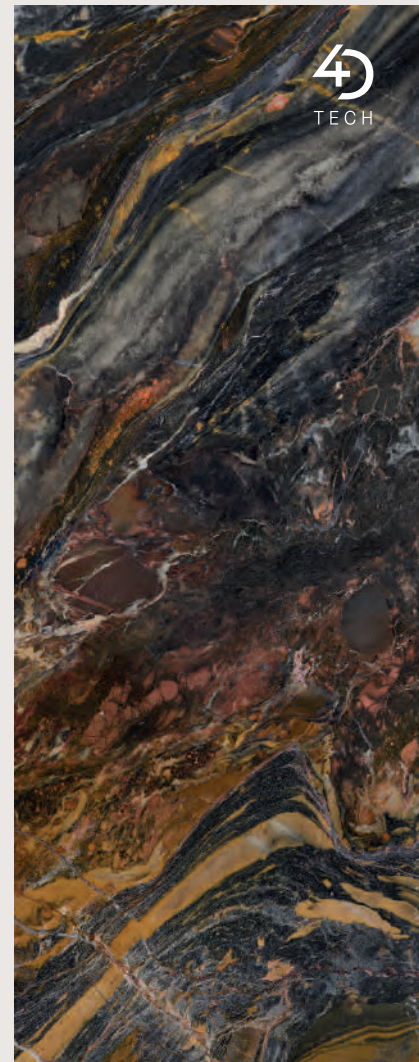

100 x 275 cm

		<u>Porcelain Porcelánico</u>
		100x275 cm 40x109 "
Thickness Espesor		6 mm
Patterns Gráficas		6
MIX	Premium Polished Shimmer (PS)	39703 M117

Finish Acabado

Thickness Espesor

6 mm