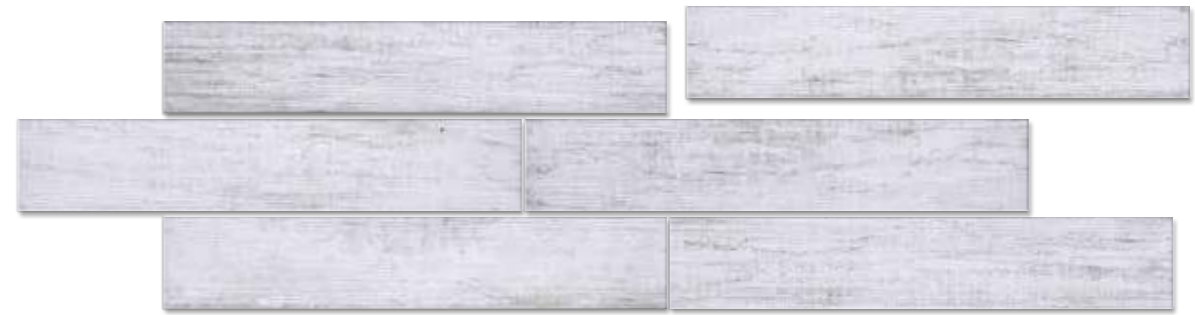

LOFT

Design Composition

Loft White - **B08** 6 different graphics
8x44,2