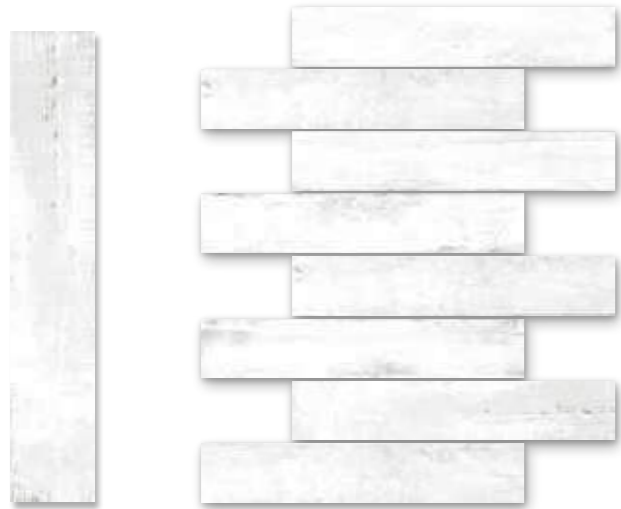

Line Alpine - **B08**
8x44,2

Line Alpine
20 different graphics

porcelain – 8x40 / 3x16" 8x44,2 / 3x17" 15x90 / 6x35"

ARROW – LINE

Design Composition