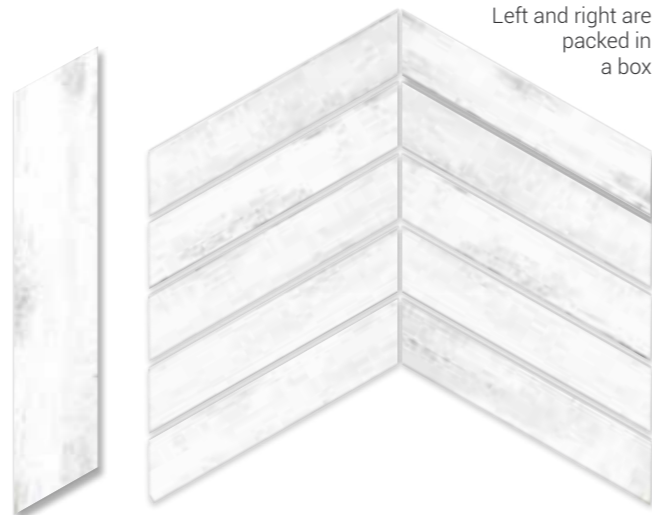

porcelain – 8x40 / 3x16" 8x44,2 / 3x17" 15x90 / 6x35"

ARROW – LINE

Design Composition

Line Alpine - **B08**
8x44,2

Line Alpine
20 different graphics

Design Composition

Arrow Alpine - **B12**
8x40

Arrow Alpine
20 different graphics