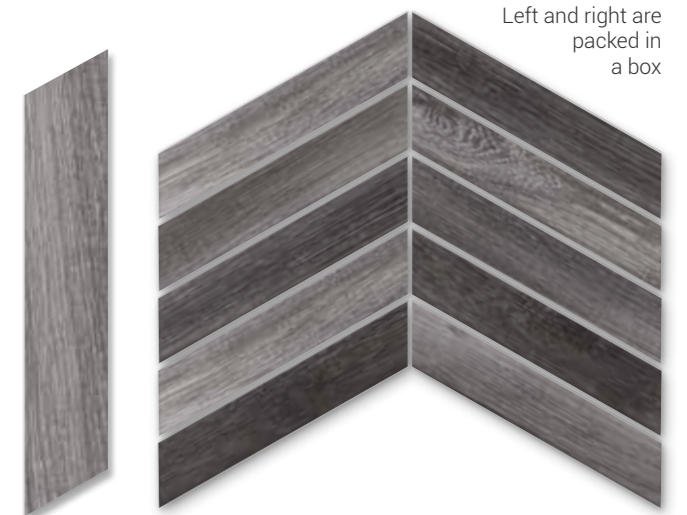

Left and right are packed in a box

porcelain – 8x40 / 3x16" 8x44,2 / 3x17"

ARROW – LINE

Design Composition

Line Dark - **B08**
8x44,2

Line Dark
20 different graphics

Design Composition

Arrow Dark - **B12**
8x40