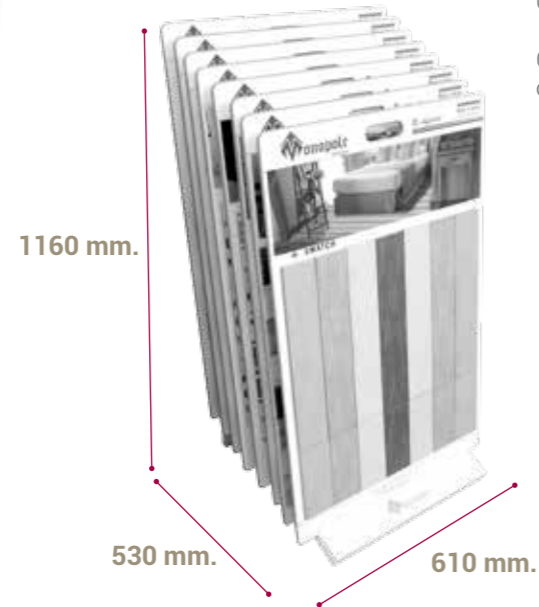

MERCHANDISING