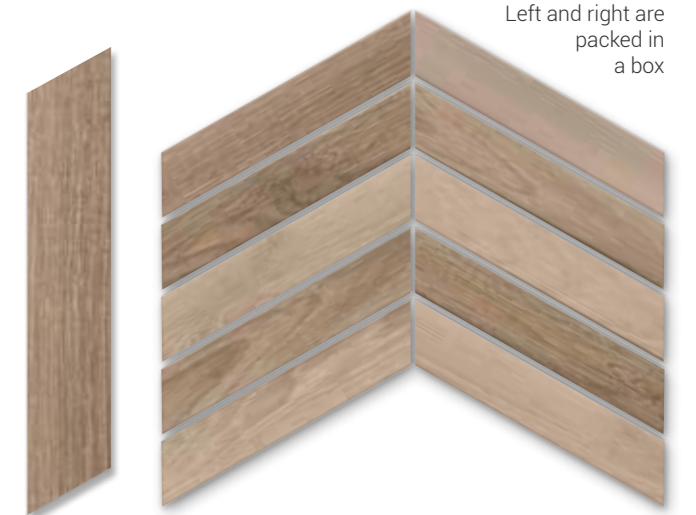

Design Composition

Left and right are packed in a box