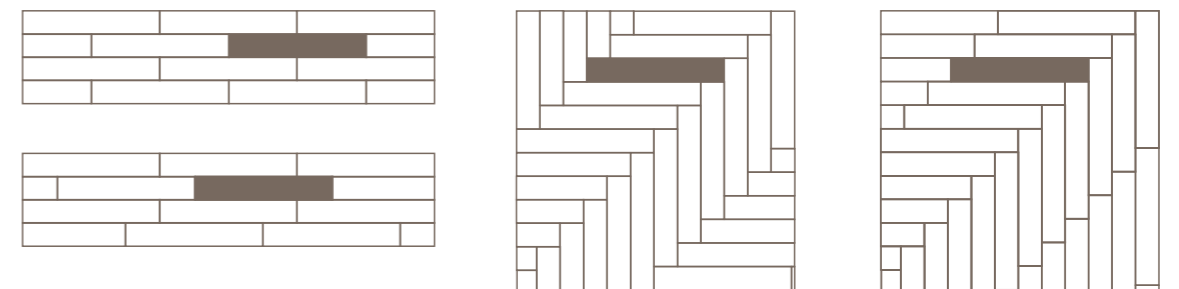

Capacity for 10 panels of 40x112 cm. in white edged melamine .

Aprox. 100 Kg

DESING COMPOSITION

ARROW
8x40 3x16"

pieza/piece - A

pieza/piece - B

LINE
8x44,2 3x17"

pieza/piece