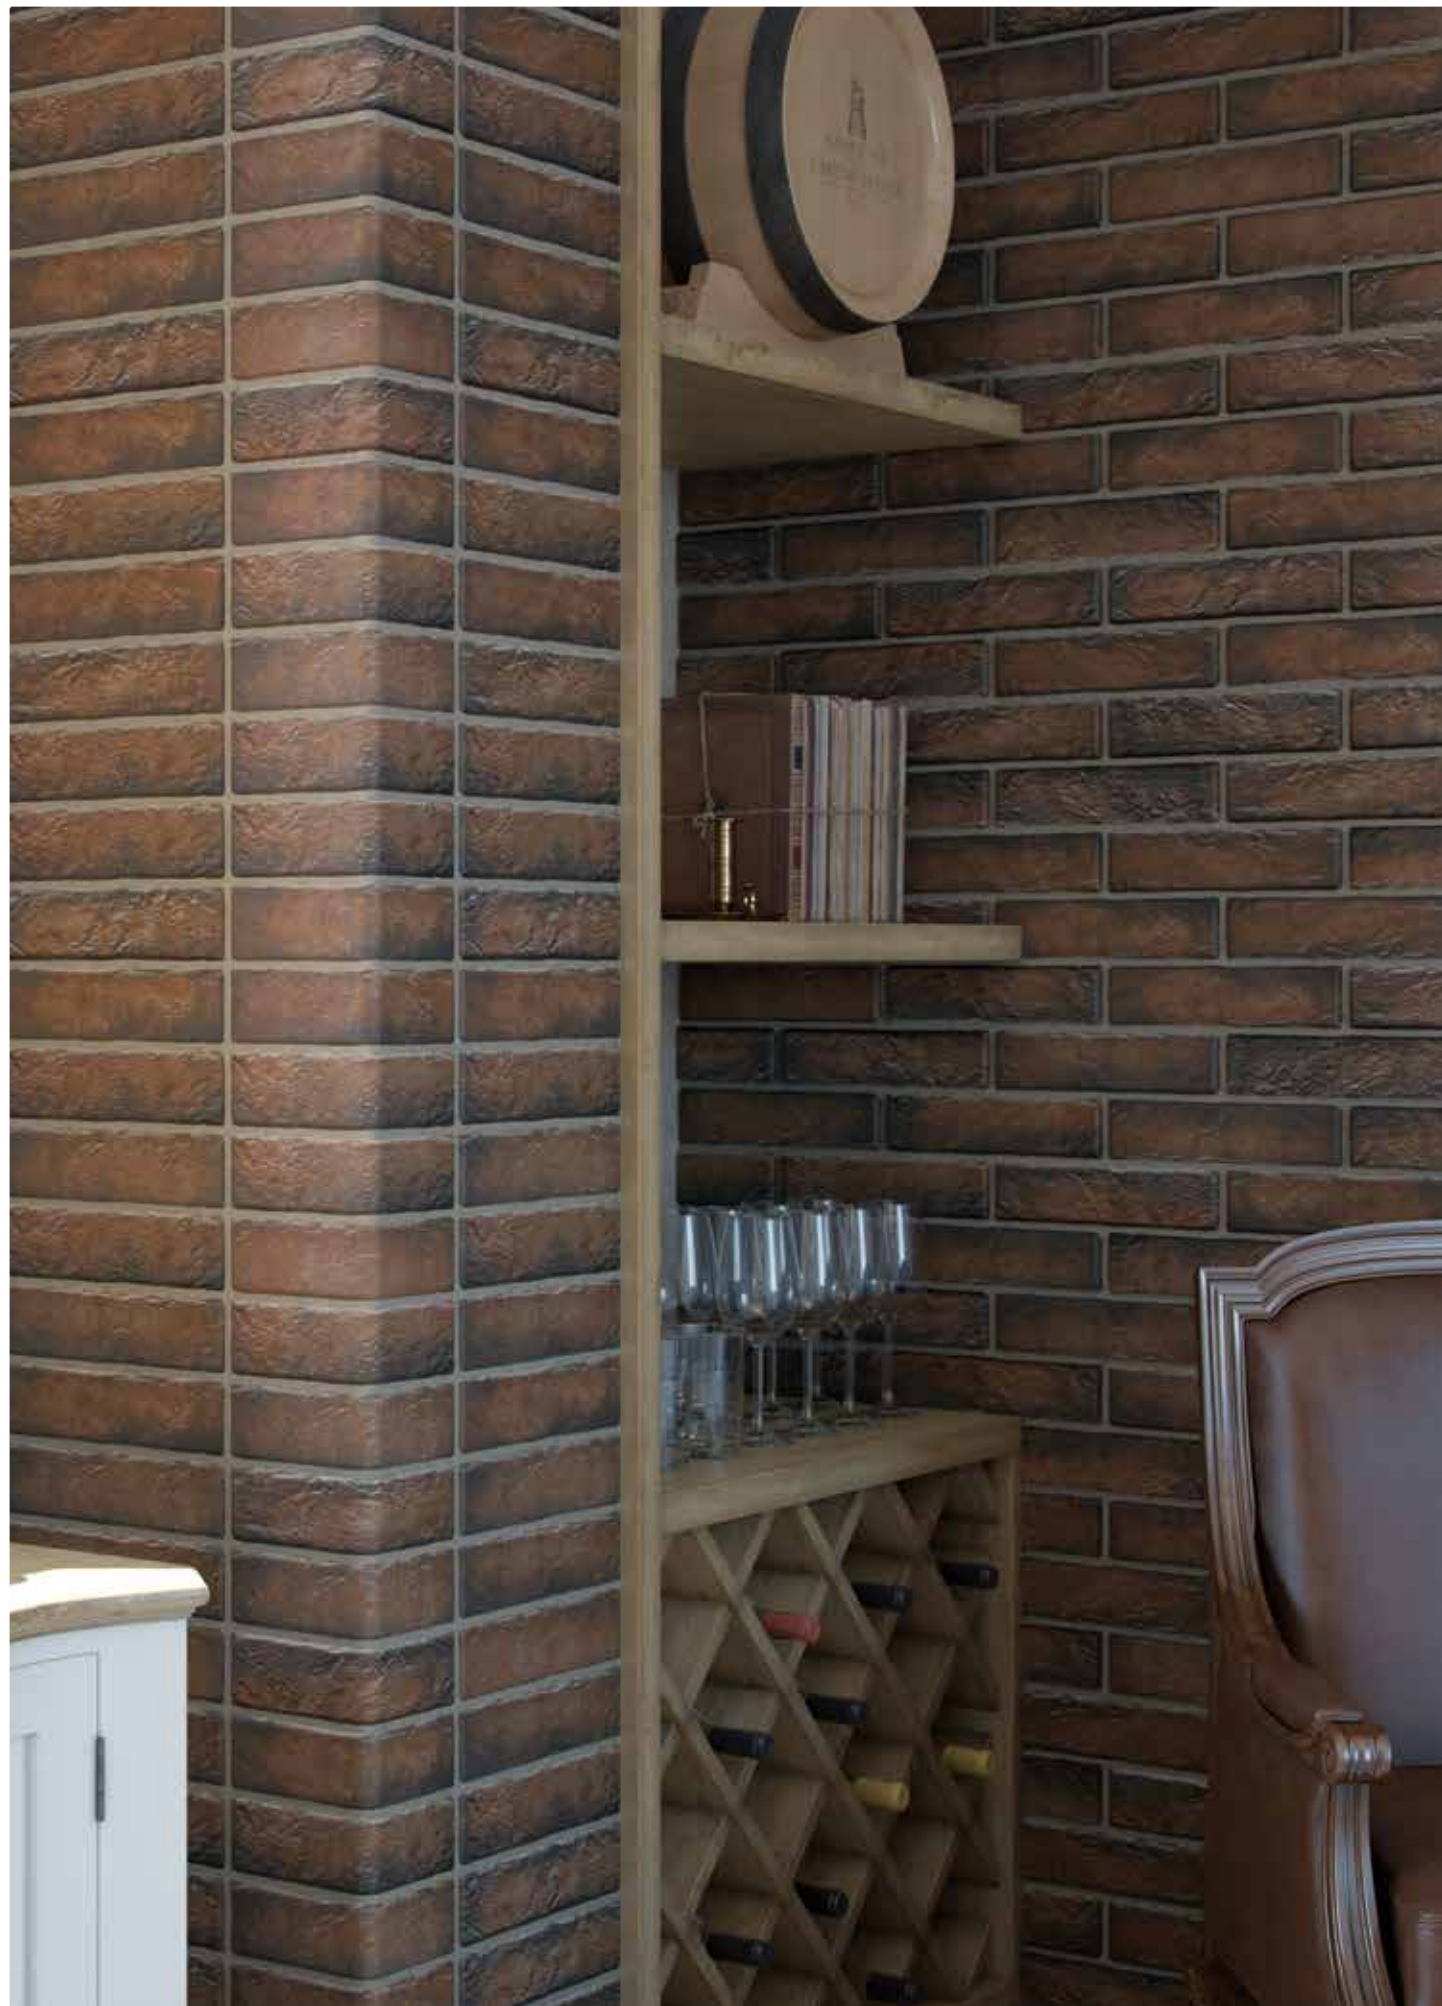

# MURALLA

Muralla Logroño

Muralla Blanco

Muralla Granada

porcelain – 7,5x28 / 3x11"

MURALLA

Corner Piece - D11  
Available in all colours

desing composition