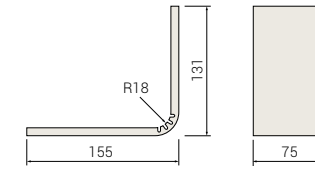

# MURALLA

Muralla Logroño

Muralla Blanco

Muralla Granada

porcelain – 7,5x28 / 3x11"

MURALLA

Corner Piece - D11  
Available in all colours

desing composition