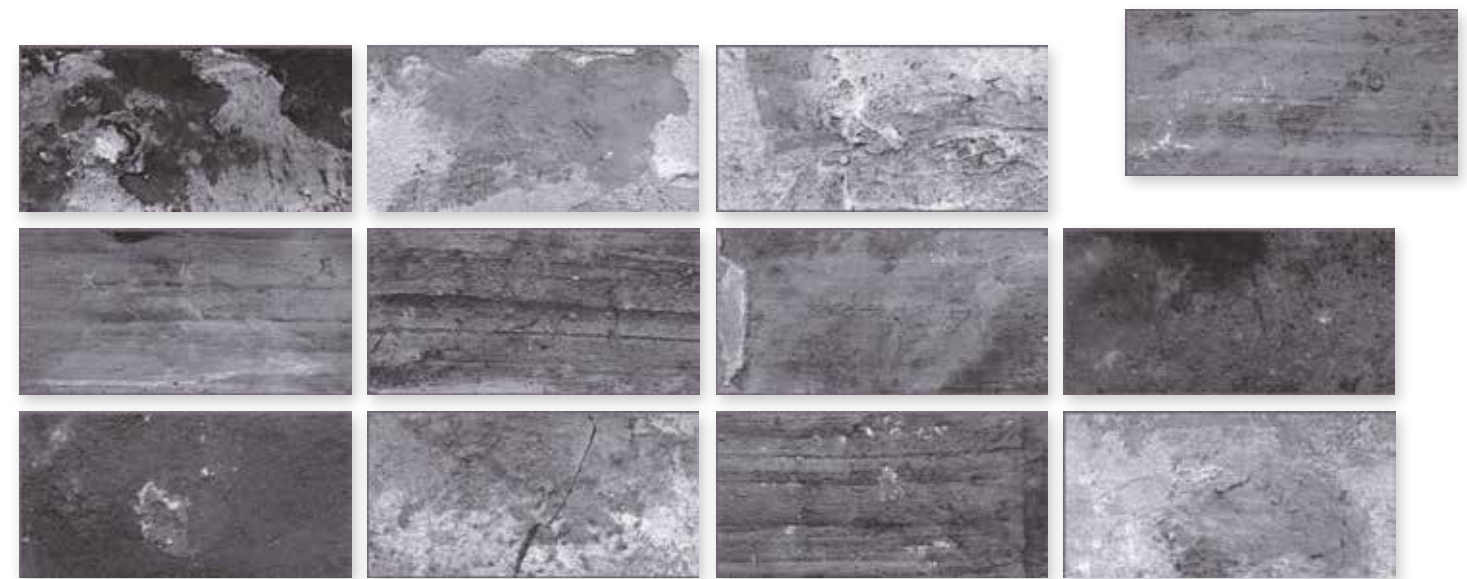

Village Grafito - **B05** 25 different graphics