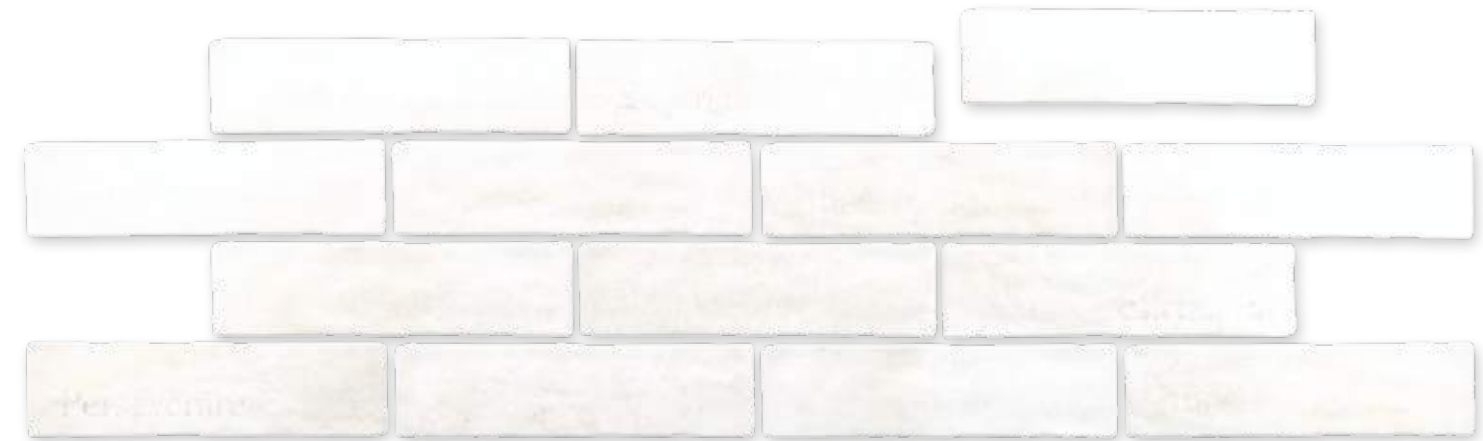

VINTAGE

desing composition

Vintage White - B08 30 different graphics