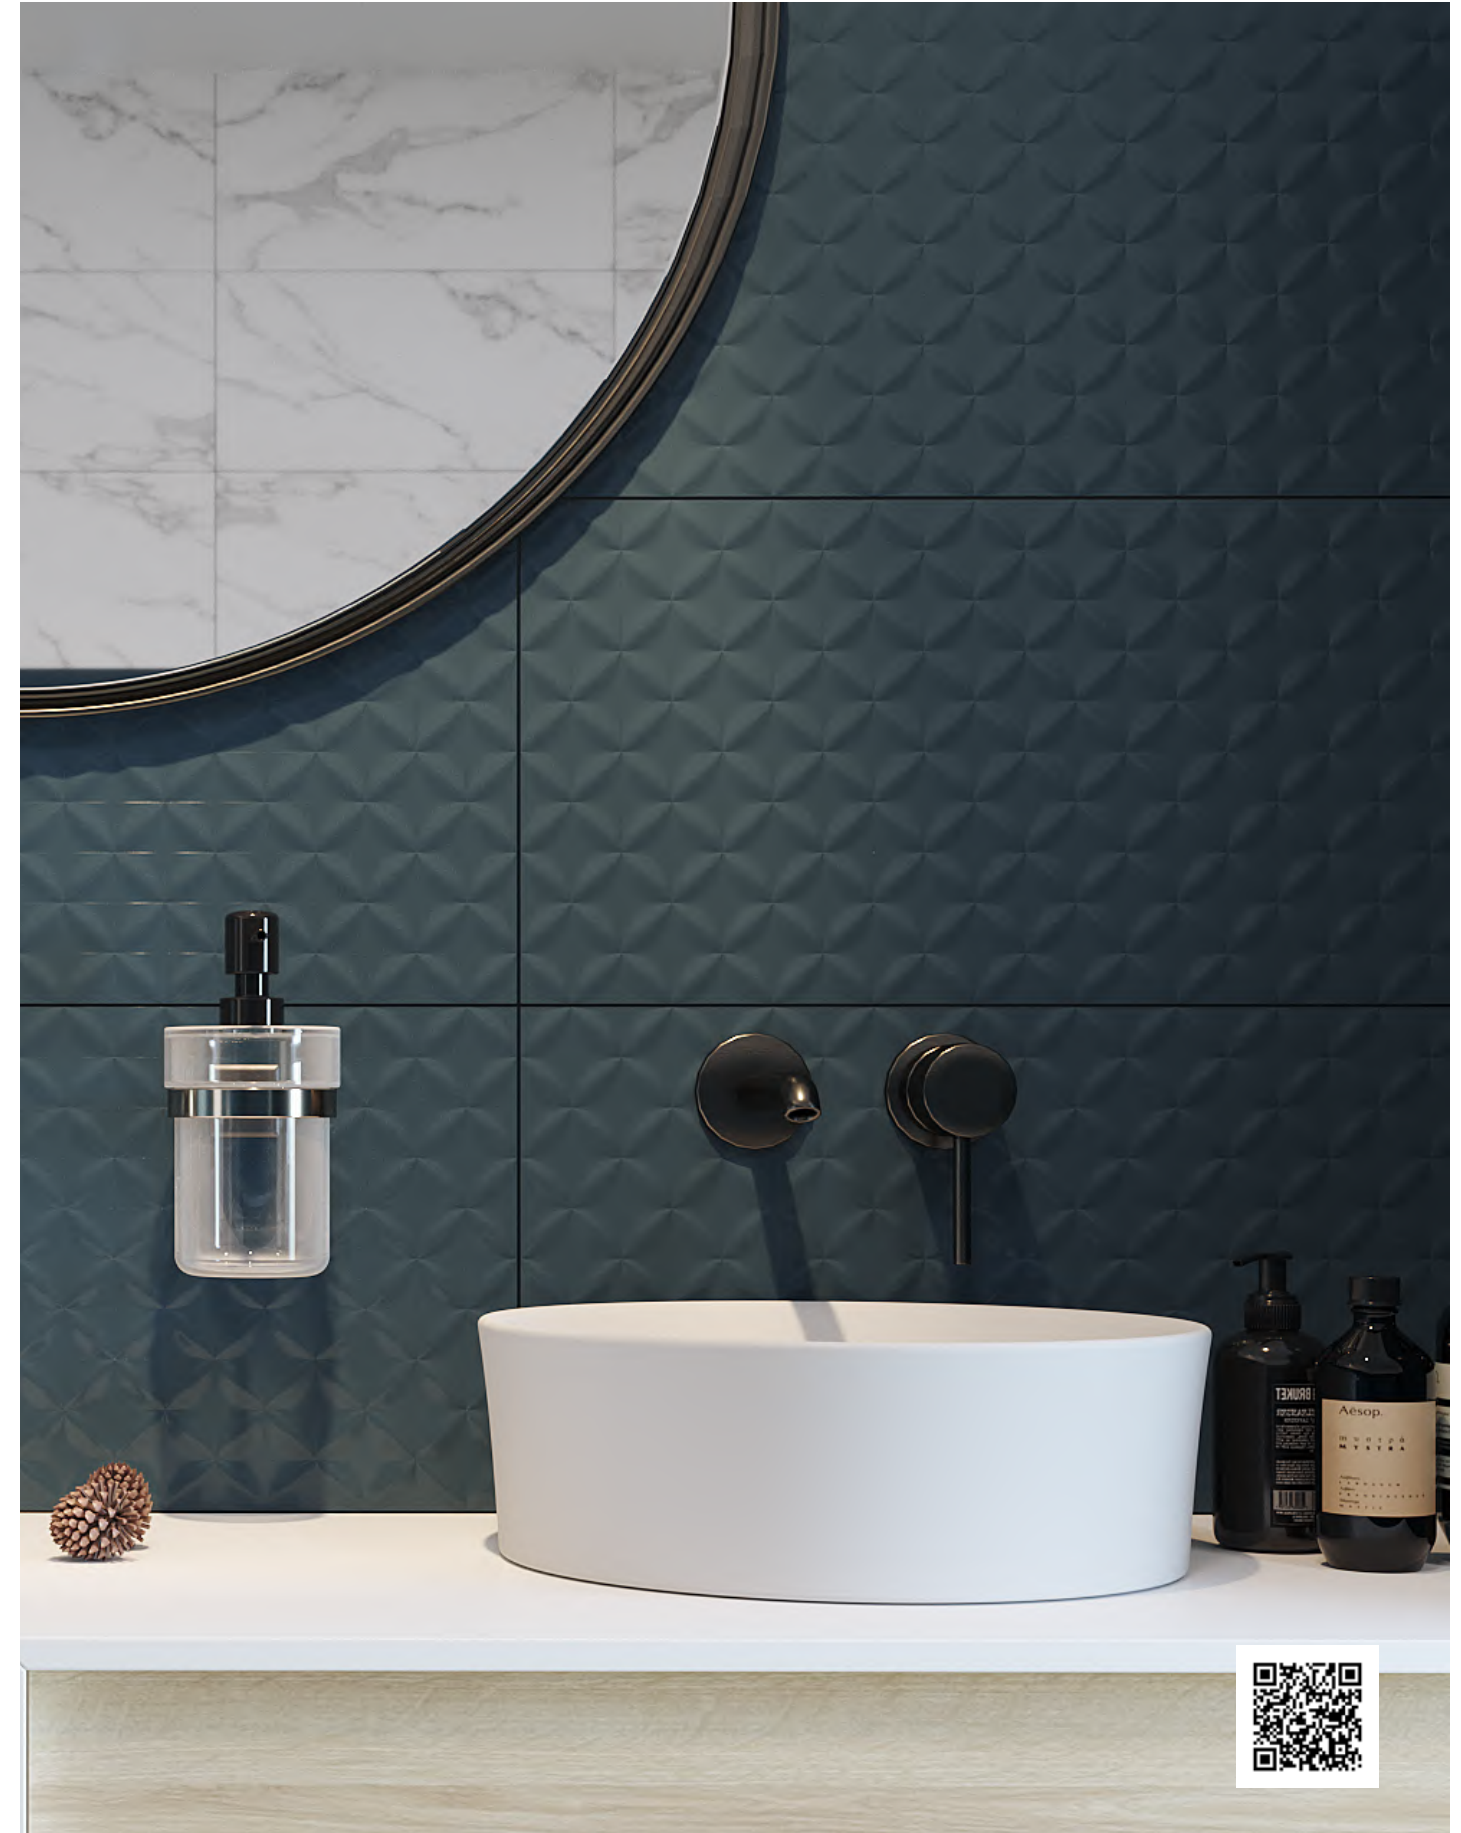

NRL_P0022 Pastel Waffle Blue 30 x 60