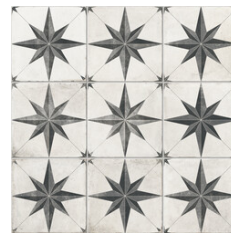

cifre
cerámica

Series **Kamari**

60x60 SL / 24"x24"

60x60 SI / 24"x24"

KAMARI BLOW MATE 60X60 SL
G.63 | MATT | Neutral Body

KAMARI FINT MATE 60X60 SL
G.63 | MATT | Neutral Body

KAMARI STAR MATE 60X60 SL
G.63 | MATT | Neutral Body

KAMARI GIANT MATE 60X60 SL
G.63 | MATT | Neutral Body

KAMARI PISA MATE 60X60 SL
G.63 | MATT | Neutral Body

Gallery