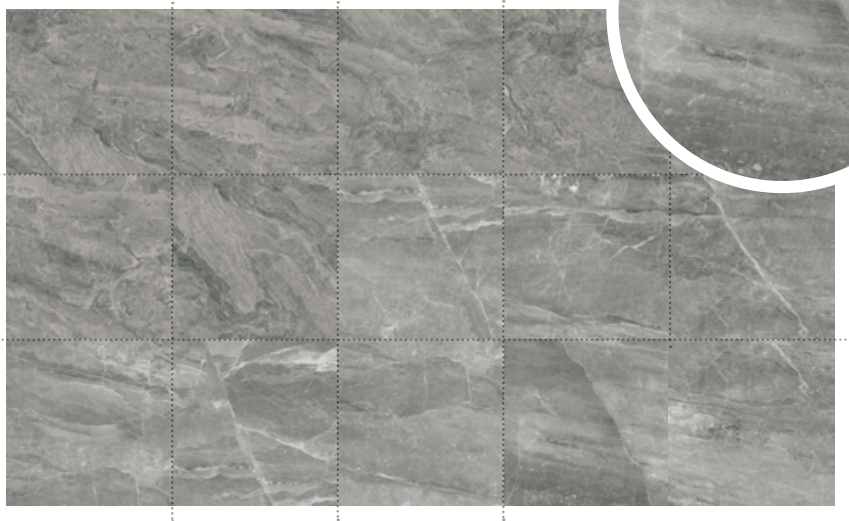

## FACES

Huge variety of faces where you can see the light shade variation of the pieces.

15 faces for  
60x60

White  
60 x 60cm / 24" x 24"

MAINSTREAM

Grey  
60 x 60cm / 24" x 24"

MAINSTREAM

**CAYENNE**