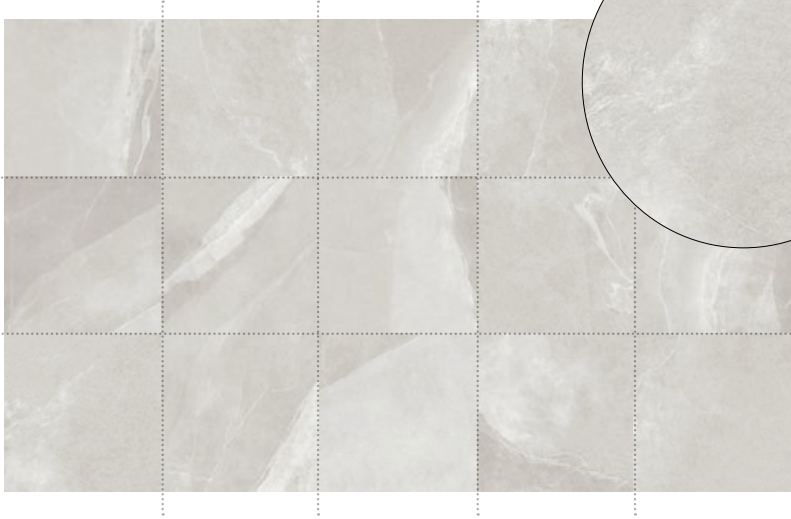

Huge variety of faces where you can see the light shade variation of the pieces.

14 faces for
60x60

/White

7 faces for
60x120

/White

FACES

Huge variety of faces where you can see the light shade variation of the pieces.

7 faces for
90x180

/ White

FACES

Huge variety of faces where you can see the light shade variation of the pieces.

14 faces for
60x60

/ Silver

7 faces for
60x120

/ Silver

FACES

Huge variety of faces where you can see the light shade variation of the pieces.

7 faces for
90x180

/ Silver

FACES

Huge variety of faces where you can see the light shade variation of the pieces.

14 faces for
60x60

Huge variety of faces where you can see the light shade variation of the pieces.

14 faces for
60x60

/ Grey

7 faces for
60x120

/ Grey

FACES

Huge variety of faces where you can see the light shade variation of the pieces.