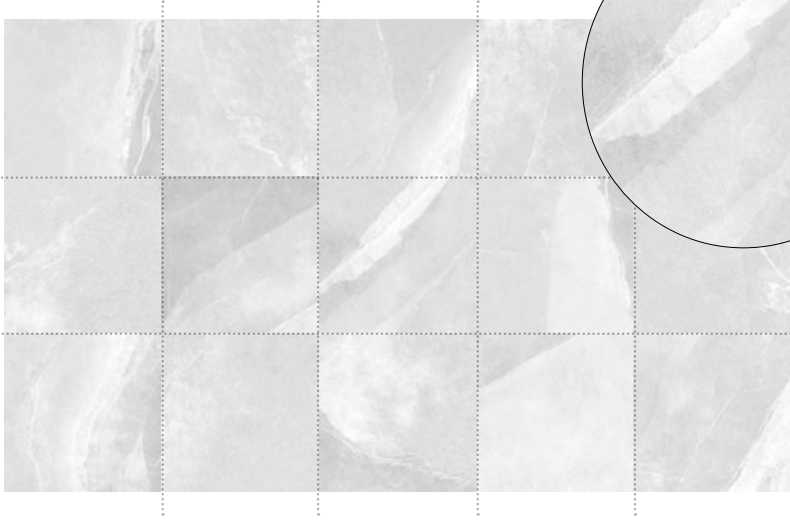

Firestone / Silver
60x60 cm

Firestone / White
60x120 cm

COLOURS

Choose the color you like the most.

Black

Grey

Greige

Silver

White

ACCESORIES

we have matching accessories on request.

Step

Skirting

Mosaics

Firestone / White
60x120 cm

FACES

Huge variety of faces where you can see the light shade variation of the pieces.

14 faces for
60x60

/White

7 faces for
60x120

/White

FACES

Huge variety of faces where you can see the light shade variation of the pieces.

7 faces for
90x180

/ White

FACES

Huge variety of faces where you can see the light shade variation of the pieces.

14 faces for
60x60

/ Silver

7 faces for
60x120

/ Silver