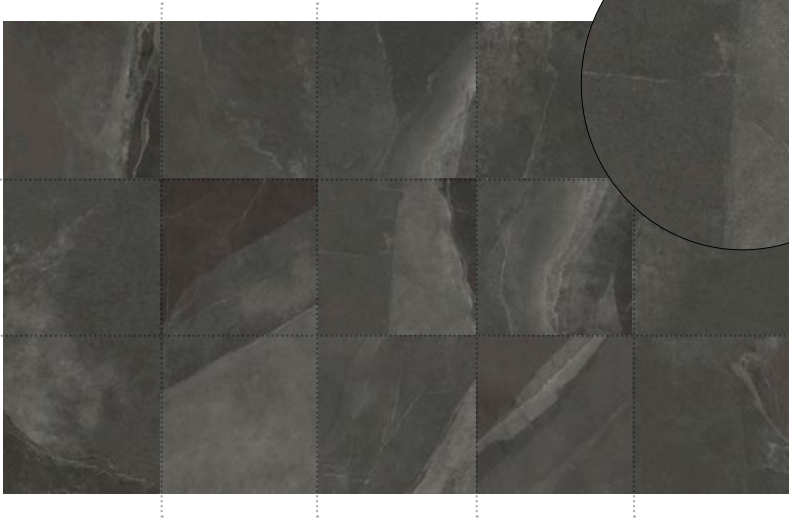

/Greige

7 faces for
60x120

/Greige

FACES

Huge variety of faces where you can see the light shade variation of the pieces.

7 faces for
90x180

/Greige

FACES

Huge variety of faces where you can see the light shade variation of the pieces.

14 faces for
60x60

/ Grey

7 faces for
60x120

/ Grey

FACES

Huge variety of faces where you can see the light shade variation of the pieces.

7 faces for
90x180

/ Grey

FACES

Huge variety of faces where you can see the light shade variation of the pieces.

14 faces for
60x60

/ Black

7 faces for
60x120

/ Black