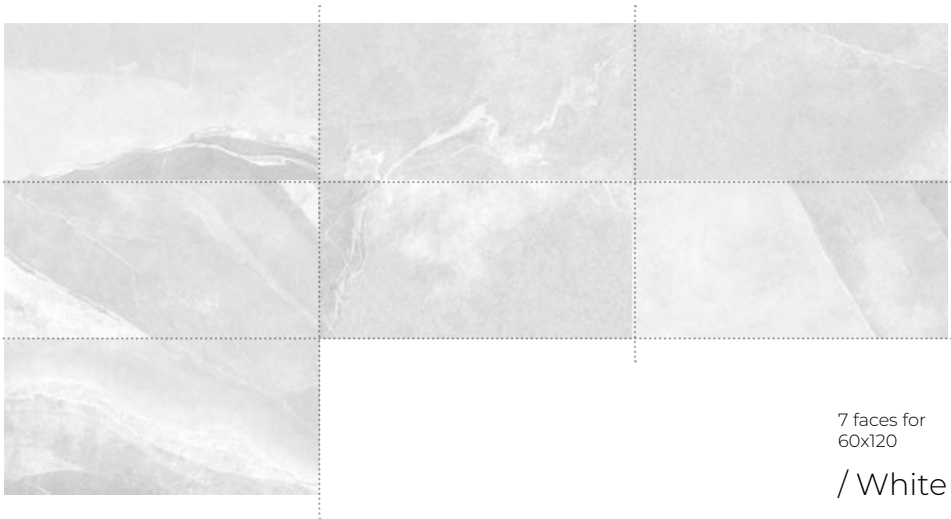

Firestone / Silver
60x60 cm

Firestone / White
60x120 cm

COLOURS

Choose the color you like the most.

Black

Grey

Greige

Silver

Huge variety of faces where you can see the light shade variation of the pieces.

14 faces for
60x60

/White

7 faces for
60x120

/White

FACES

Huge variety of faces where you can see the light shade variation of the pieces.

7 faces for
90x180

/ White

FACES

Huge variety of faces where you can see the light shade variation of the pieces.

14 faces for
60x60

/ Silver

7 faces for
60x120

/ Silver

FACES

Huge variety of faces where you can see the light shade variation of the pieces.

7 faces for
90x180

/ Silver

FACES

Huge variety of faces where you can see the light shade variation of the pieces.

14 faces for
60x60