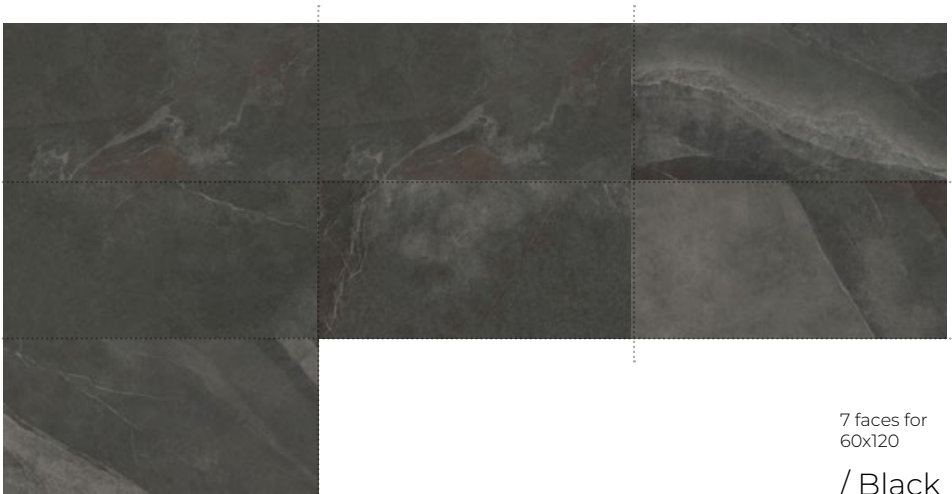

Huge variety of faces where you can see the light shade variation of the pieces.

14 faces for
60x60

/ Grey

7 faces for
60x120

/ Grey

FACES

Huge variety of faces where you can see the light shade variation of the pieces.

7 faces for
90x180

/ Grey

FACES

Huge variety of faces where you can see the light shade variation of the pieces.

14 faces for
60x60

/ Black

7 faces for
60x120

/ Black

FACES

Huge variety of faces where you can see the light shade variation of the pieces.

7 faces for
90x180

/ Black

CAYENNE

www.cayenne.com