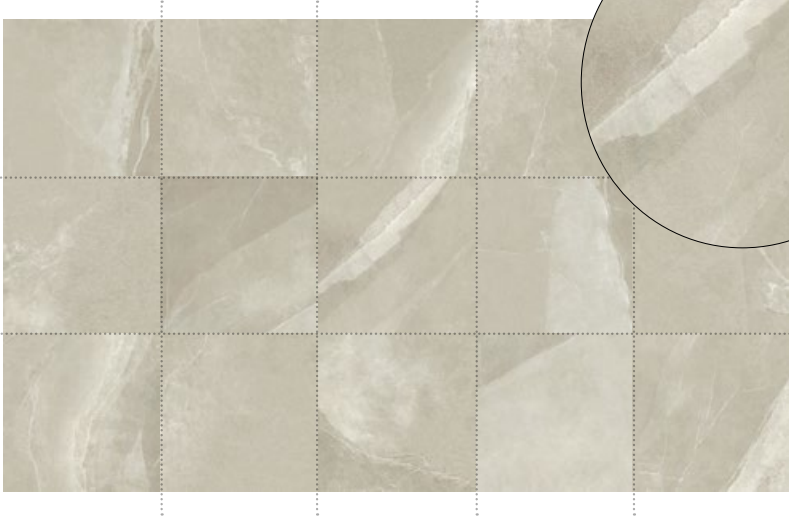

7 faces for
90x180

/ White

FACES

Huge variety of faces where you can see the light shade variation of the pieces.

14 faces for
60x60

/ Silver

7 faces for
60x120

/ Silver

FACES

Huge variety of faces where you can see the light shade variation of the pieces.

7 faces for
90x180

/ Silver

FACES

Huge variety of faces where you can see the light shade variation of the pieces.

14 faces for
60x60

/Greige

7 faces for
60x120

/Greige

FACES

Huge variety of faces where you can see the light shade variation of the pieces.

7 faces for
90x180

/Greige

FACES

Huge variety of faces where you can see the light shade variation of the pieces.

14 faces for
60x60

/ Grey

7 faces for
60x120

/ Grey

FACES

Huge variety of faces where you can see the light shade variation of the pieces.