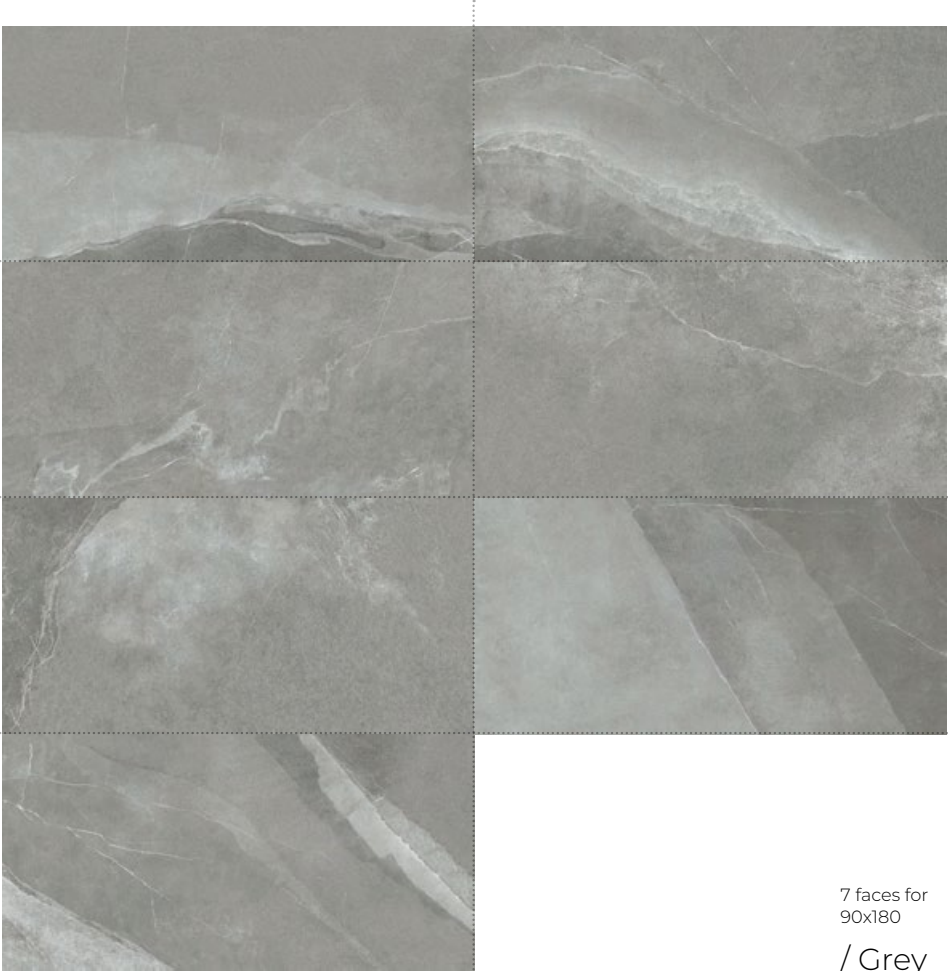

Huge variety of faces where you can see the light shade variation of the pieces.

14 faces for
60x60

/ Grey

7 faces for
60x120

/ Grey

FACES

Huge variety of faces where you can see the light shade variation of the pieces.

7 faces for
90x180

/ Grey

FACES

Huge variety of faces where you can see the light shade variation of the pieces.

14 faces for
60x60

/ Black

7 faces for
60x120

/ Black