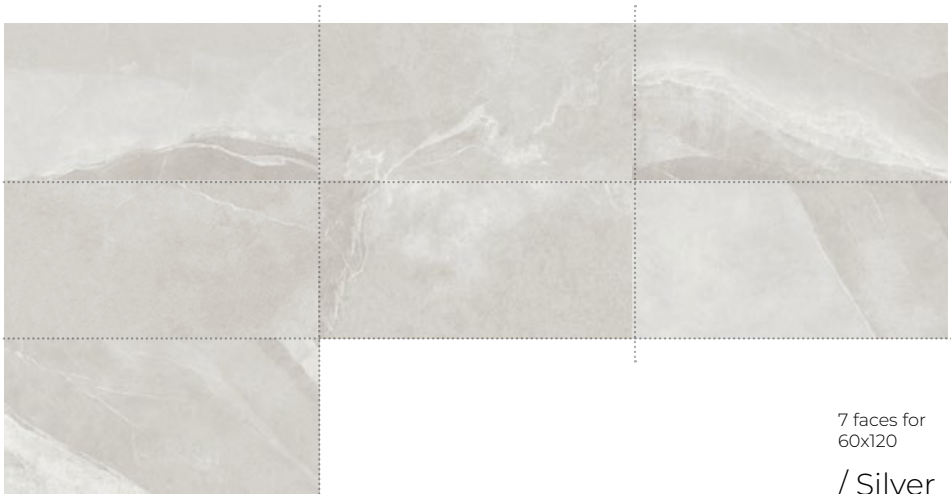

7 faces for
90x180

/ White

FACES

Huge variety of faces where you can see the light shade variation of the pieces.

14 faces for
60x60

/ Silver

7 faces for
60x120

/ Silver

FACES

Huge variety of faces where you can see the light shade variation of the pieces.

7 faces for
90x180

/ Silver

FACES

Huge variety of faces where you can see the light shade variation of the pieces.

14 faces for
60x60

Huge variety of faces where you can see the light shade variation of the pieces.

14 faces for
60x60

/ Grey

7 faces for
60x120

/ Grey

FACES

Huge variety of faces where you can see the light shade variation of the pieces.