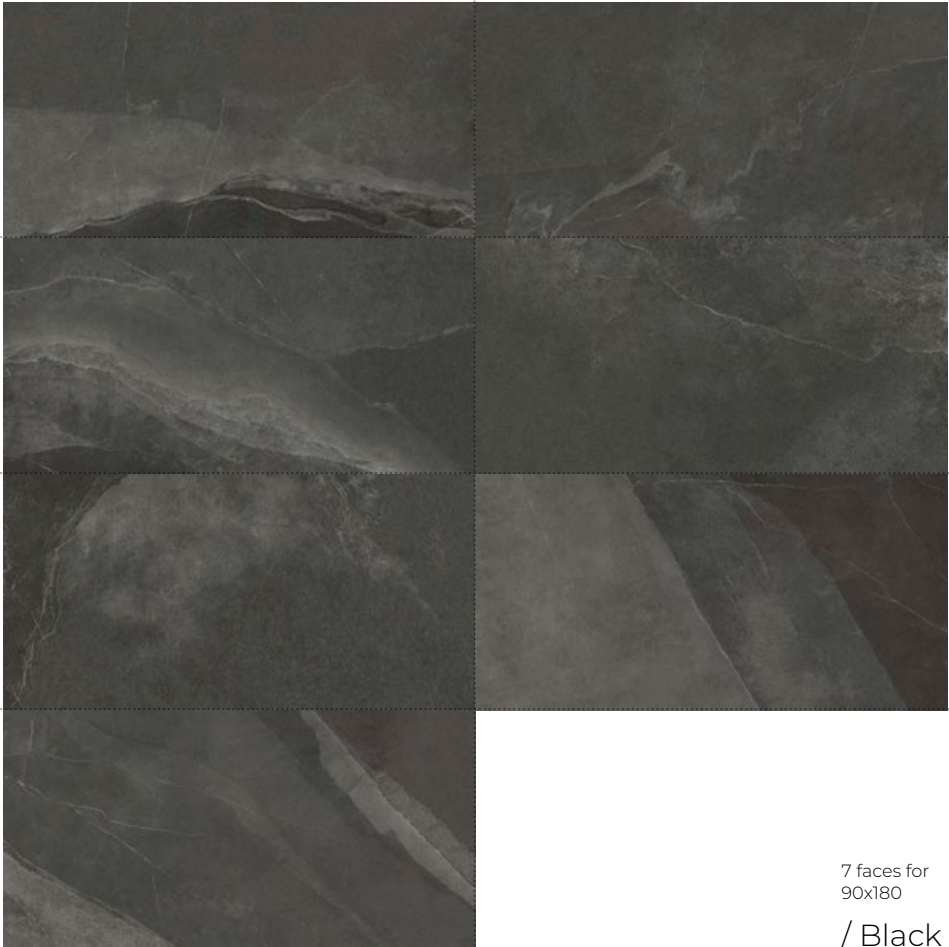

Huge variety of faces where you can see the light shade variation of the pieces.

14 faces for
60x60

/ Grey

7 faces for
60x120

/ Grey

FACES

Huge variety of faces where you can see the light shade variation of the pieces.

7 faces for
90x180

/ Grey

FACES

Huge variety of faces where you can see the light shade variation of the pieces.

14 faces for
60x60

/ Black

7 faces for
60x120

/ Black

FACES

Huge variety of faces where you can see the light shade variation of the pieces.

7 faces for
90x180

/ Black

CAYENNE

www.cayenne.com