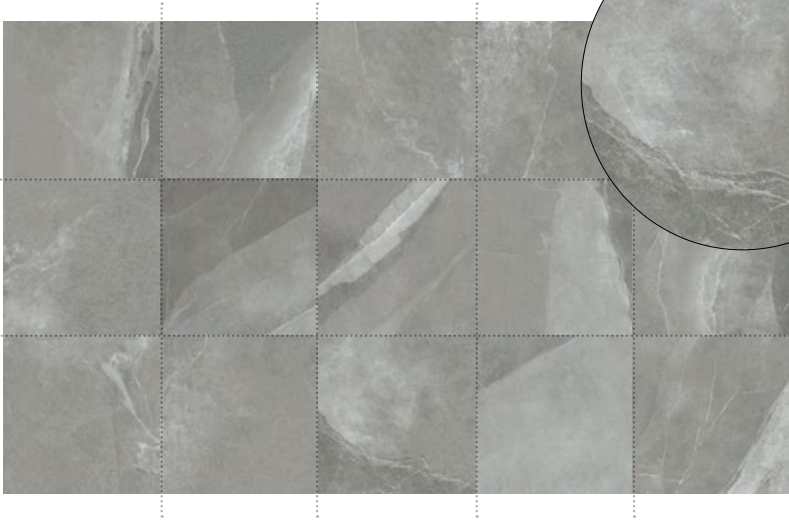

FACES

Huge variety of faces where you can see the light shade variation of the pieces.

7 faces for
90x180

/ Silver

FACES

Huge variety of faces where you can see the light shade variation of the pieces.

14 faces for
60x60

/Greige

7 faces for
60x120

/Greige

FACES

Huge variety of faces where you can see the light shade variation of the pieces.

7 faces for
90x180

/Greige

FACES

Huge variety of faces where you can see the light shade variation of the pieces.

14 faces for
60x60

/ Grey

7 faces for
60x120

/ Grey

FACES

Huge variety of faces where you can see the light shade variation of the pieces.