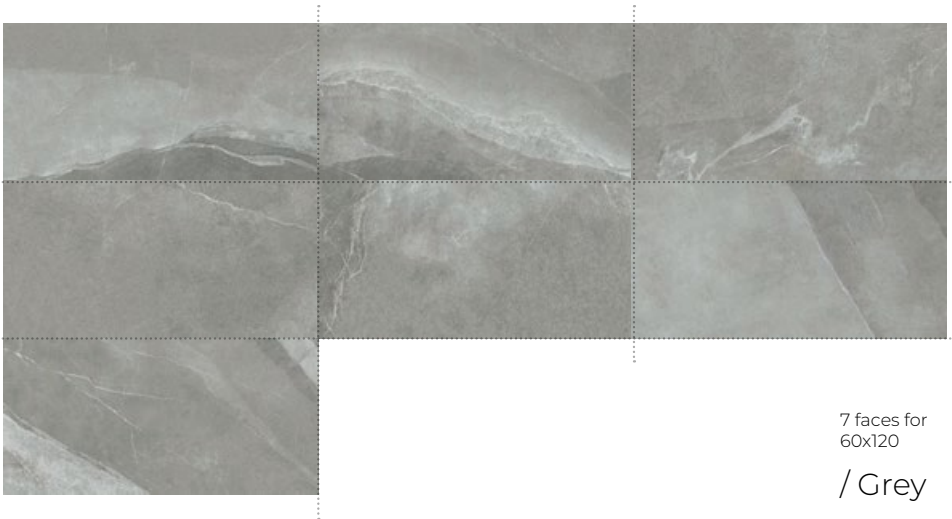

FACES

Huge variety of faces where you can see the light shade variation of the pieces.

7 faces for
90x180

/ Silver

FACES

Huge variety of faces where you can see the light shade variation of the pieces.

14 faces for
60x60

/Greige

7 faces for
60x120

/Greige

FACES

Huge variety of faces where you can see the light shade variation of the pieces.

7 faces for
90x180

/Greige

FACES

Huge variety of faces where you can see the light shade variation of the pieces.

14 faces for
60x60

/ Grey

7 faces for
60x120

/ Grey

FACES

Huge variety of faces where you can see the light shade variation of the pieces.