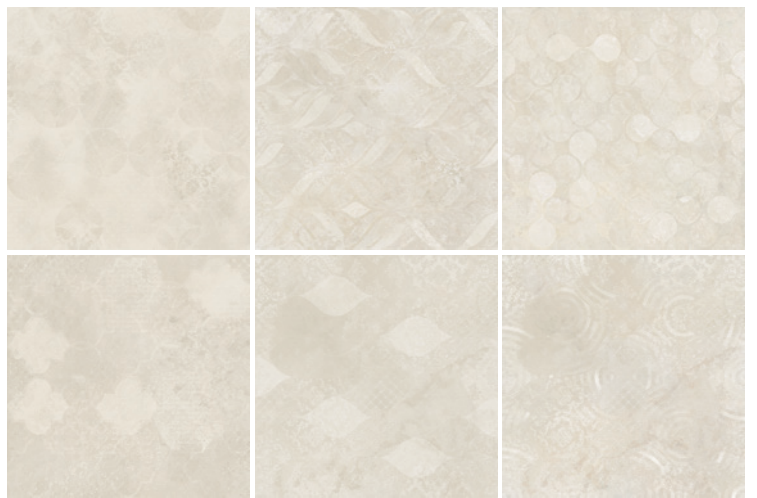

Borneo Decor · 60x60 cm [23.62"x23.62"] B30

Borneo Decor tiene 7 diseños diferentes. Encajado aleatorio.
Borneo Decor has 7 different designs. Random boxed