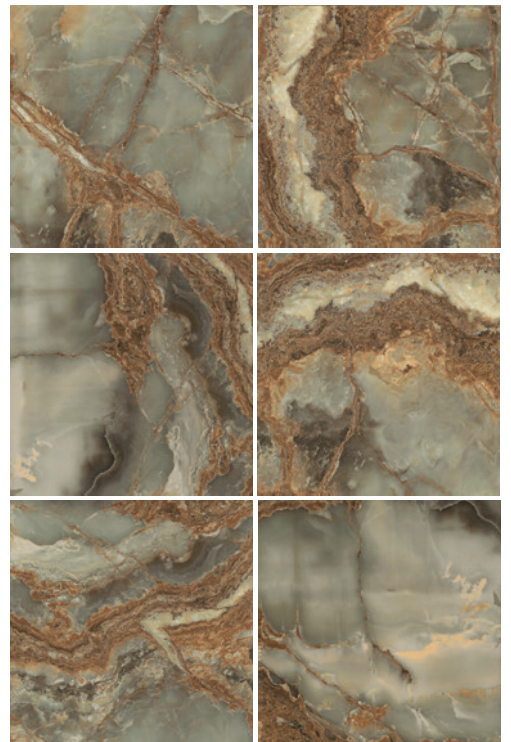

Bangalore tiene 9 diseños diferentes. Encajado aleatorio.
Bangalore has 9 different designs. Random boxed